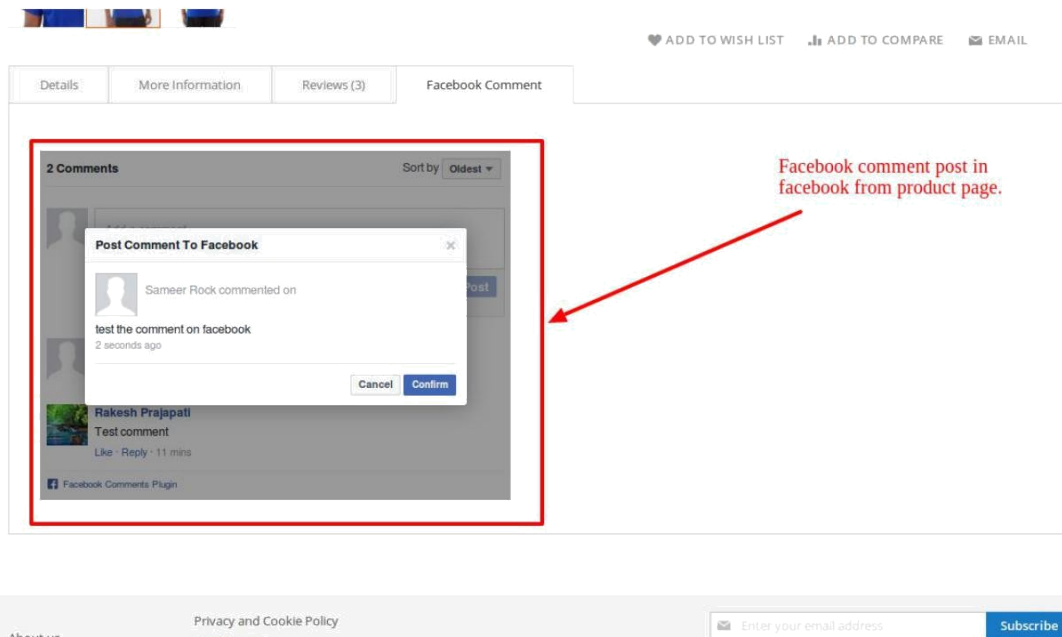

Confirm your comment will post in facebook wall.