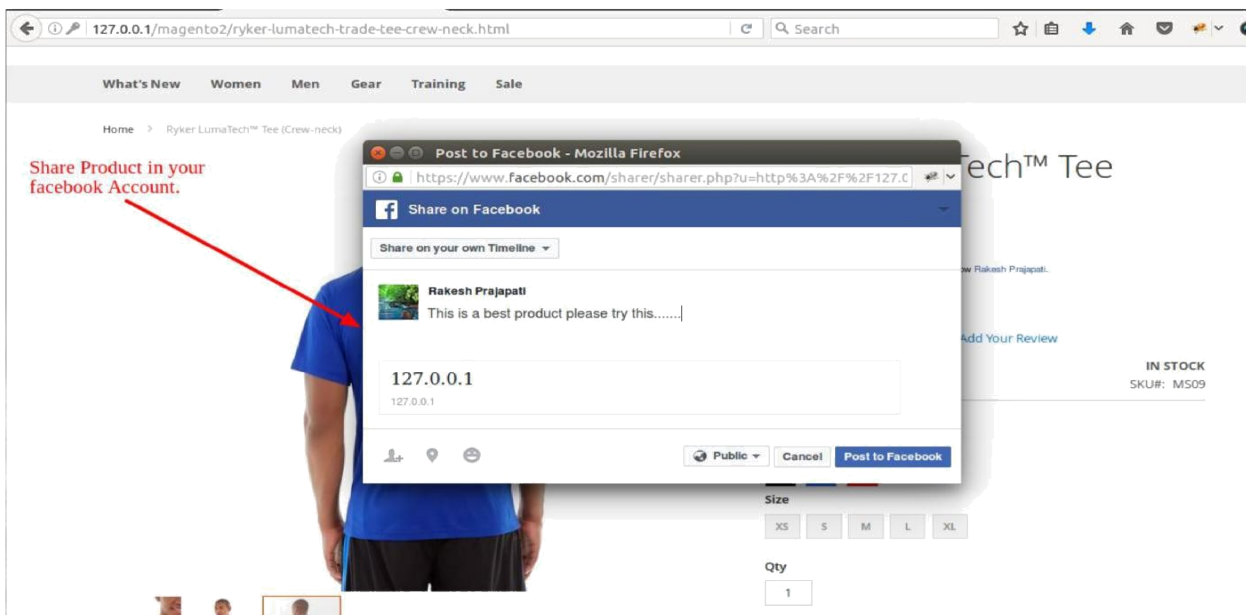

FacebookSuit Functionality listing in Product page.

FacebookSuit Functionality in product view page.

Ryker LumaTech™ Tee (Crew-neck)

Send Like Share
Follow Be the first of your friends to follow Rakesh Prajapati.

★★★★☆ 3 Reviews Add Your Review

\$32.00

IN STOCK
SKU#: MS09

Color
Black Blue Red

Size
XS S M L XL

Qty

Facebook Messenger functionality in product page.

Facebook Suit Product share functionality in which product is share in current login facebook account timeline.