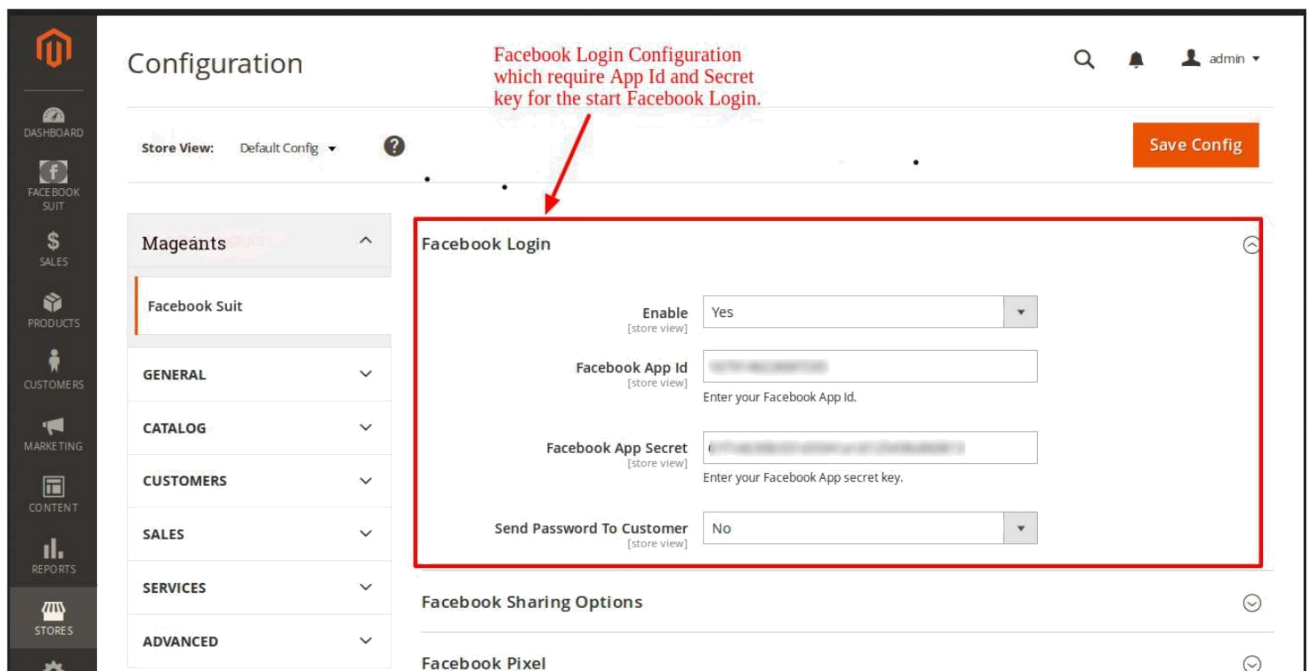

https://www.facebook.com/ads/manager/pixel/facebook_pixel/

In admin panel go to Store → Configuration and find the Mageants tab for the Facebook Suit extension configuration section.

Facebook Suit Login configuration. Require App Id and secret key.