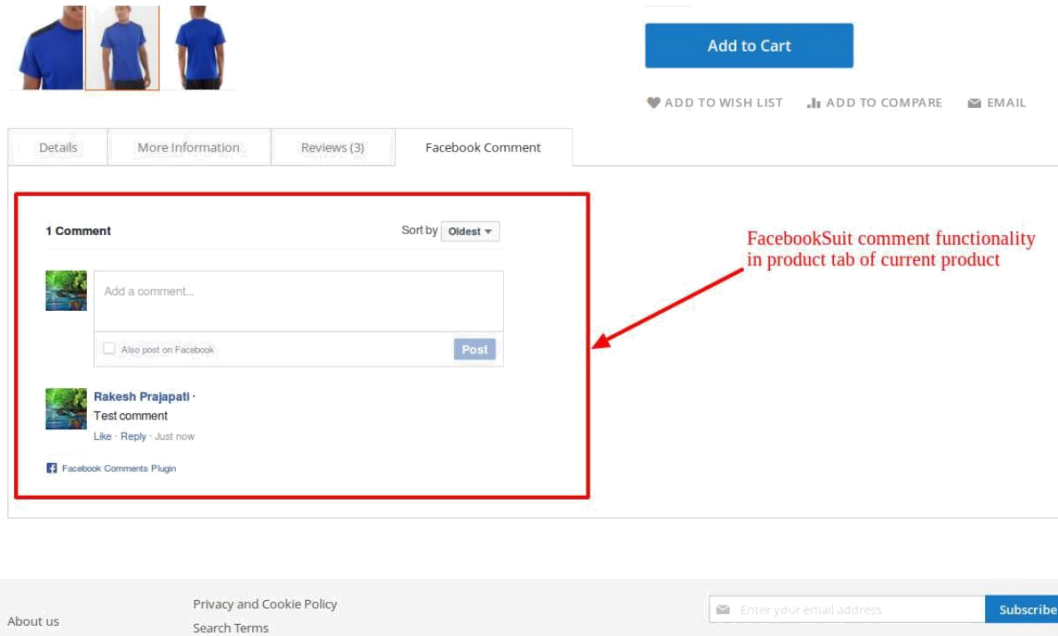

Send Like 0 Share

Follow You are following Rakesh Prajapati.

★★★★☆ 3 Reviews Add Your Review

\$32.00 IN STOCK SKU#: MS09

Color

Size XS S M L XL

Qty 1

Facebook comment in product view page tab.