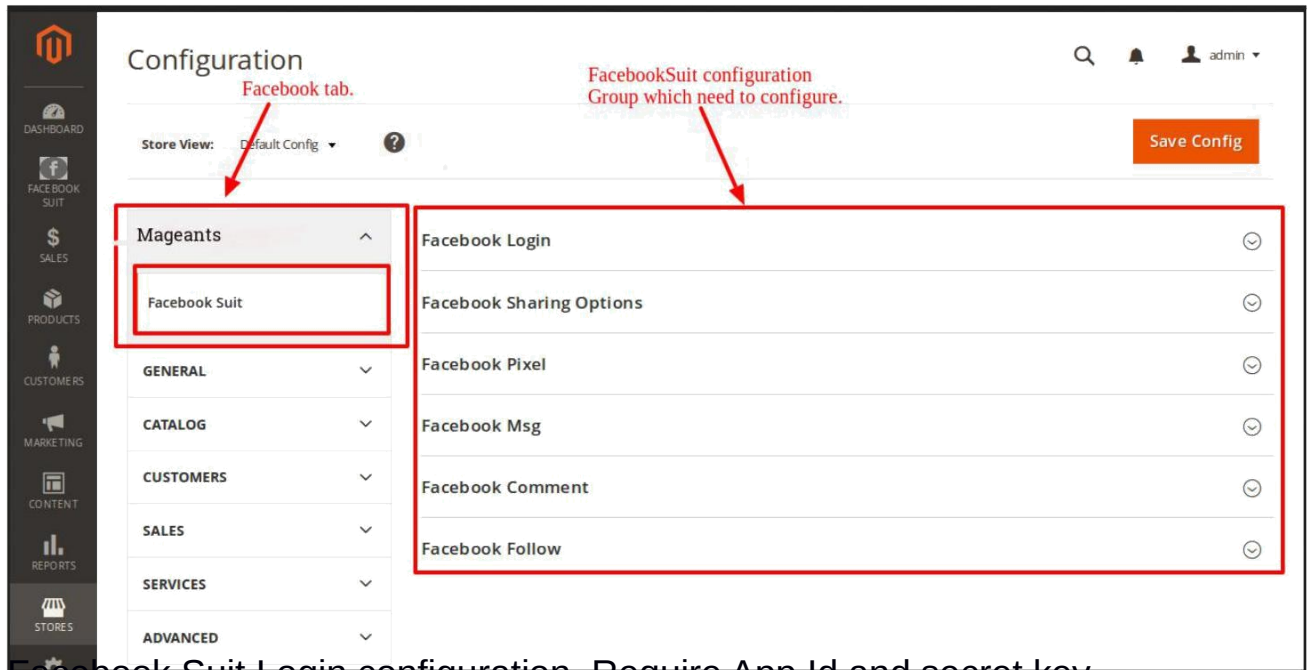

https://www.facebook.com/ads/manager/pixel/facebook_pixel/

In admin panel go to Store → Configuration and find the Mageants tab for the Facebook Suit extension configuration section.

Facebook Suit Login configuration. Require App Id and secret key.