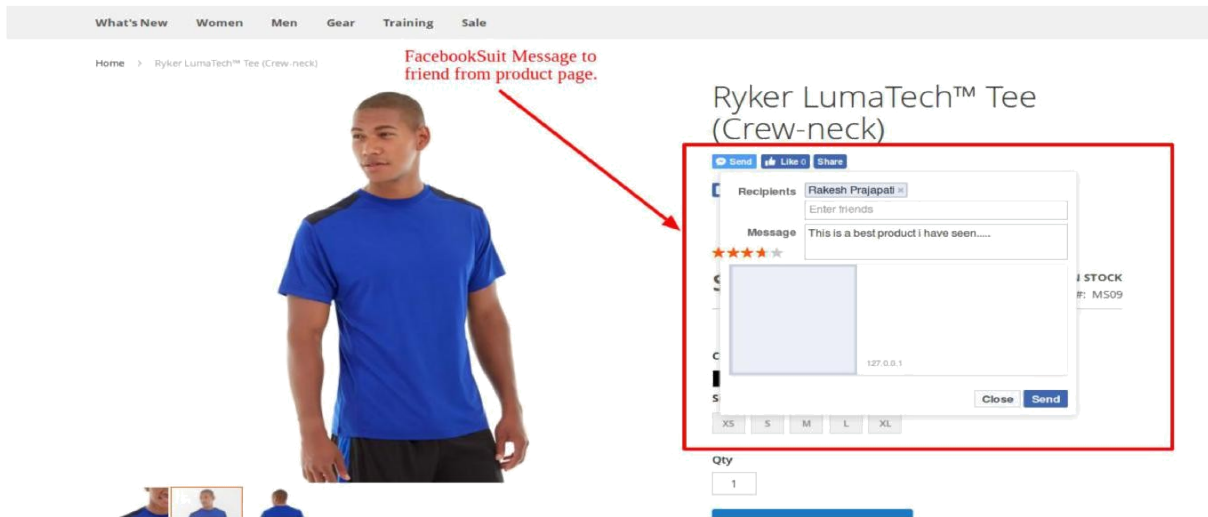

★★★★☆ 3 Reviews Add Your Review

\$32.00

IN STOCK
SKU#: MS09

Color
Black Blue Red

Size
XS S M L XL

Qty

Facebook Messenger functionality in product page.

Facebook Suit Product share functionality in which product is share in current login facebook account timeline.